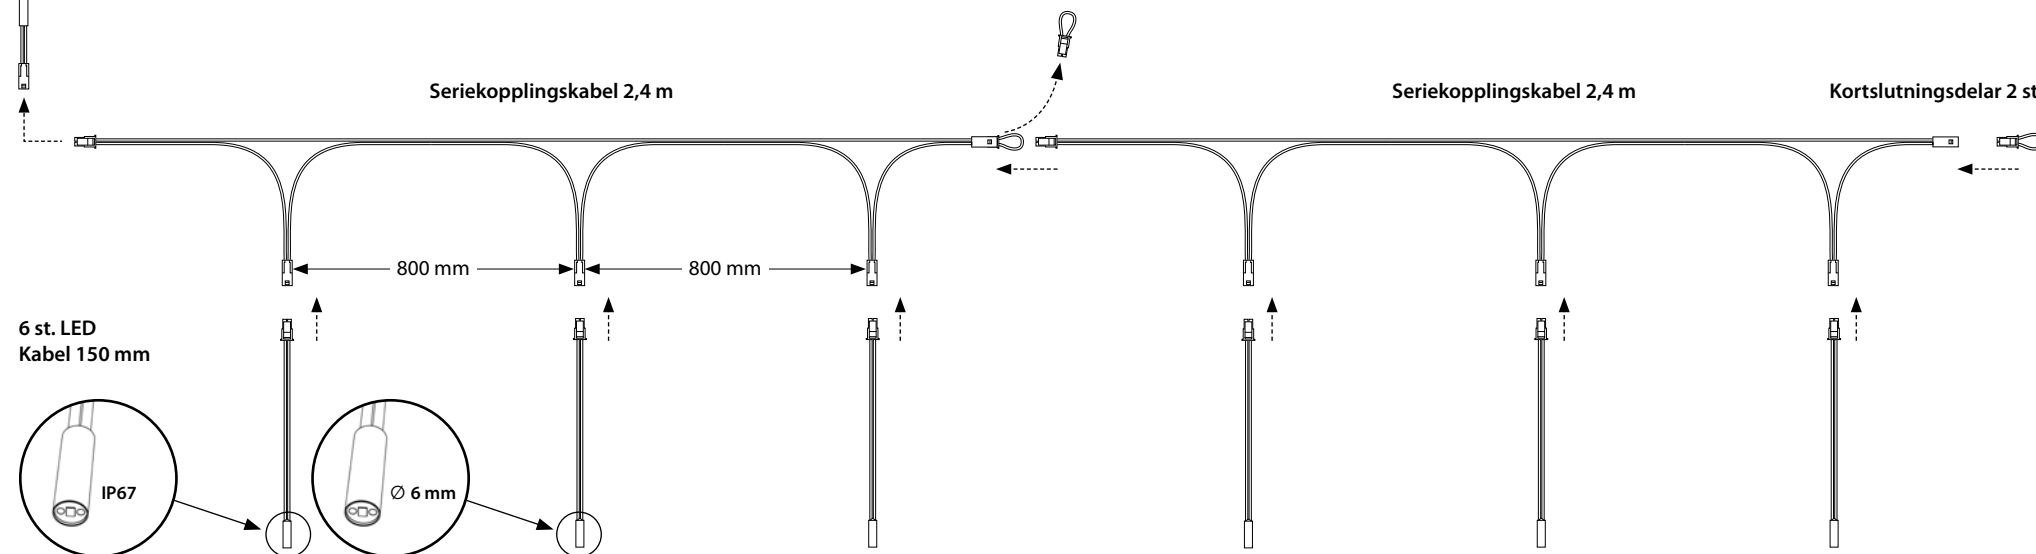

SE

Osram OTi DALI 15
350mA
Dimning:
DALI eller tryckknapp

Tillgängliga tillbehör och reservdelar:

Produktnr	Serienr	Benämning	
1532606	4191156	Utökningsset 4000 K, 3 delar	
1532607	4191157	Förlängningskabel 1,5 m	
1532608	4191158	Förlängningskabel 5 m	
1532370	4191186	Seriekopplingskabel	(reservdel)
1532382	4191189	LED 4 000 K med 150 mm kabel	(reservdel)
1532634	4191184	Kortslutningsdelar 6 st.	(reservdel)
1532296	4030356	Strömkälla Osram OTi DALI 15	(reservdel)

LED-sats 4000 K

Produktnr	Elnr
1532605	4191155

Satsen får inte installeras i bastu!

OBS! Seriekoppling får endast ske i spänningslöst tillstånd!